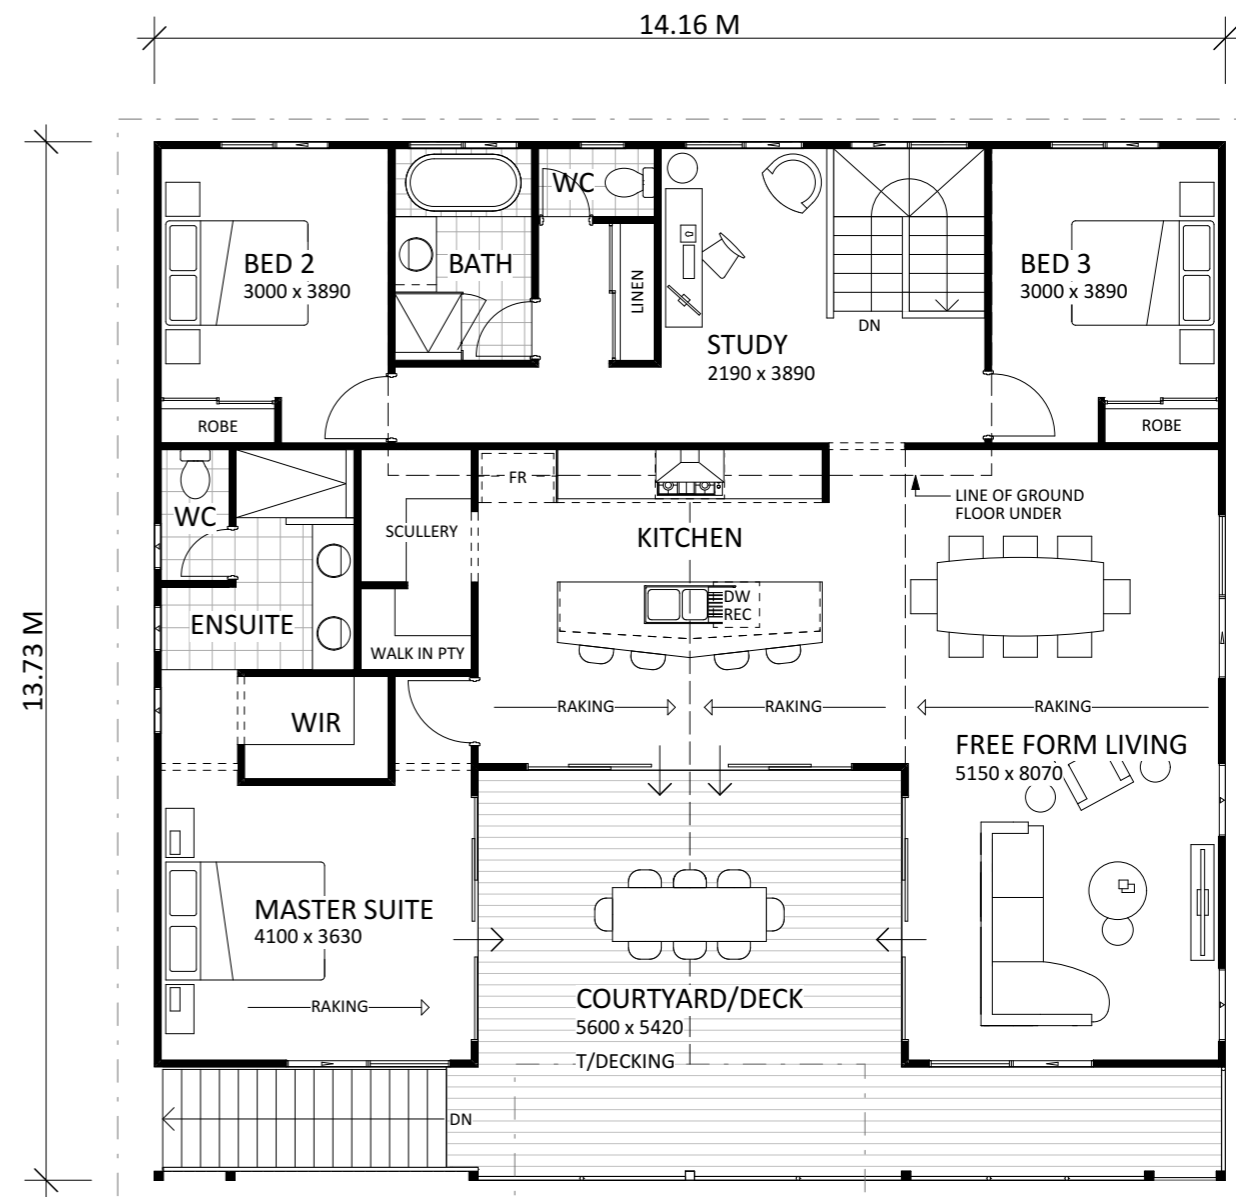

GROUND FLOOR PLAN
1:100

UPPER FLOOR PLAN
1:100

THE SORRENTO - ORIGINAL
MODEL No. 4833