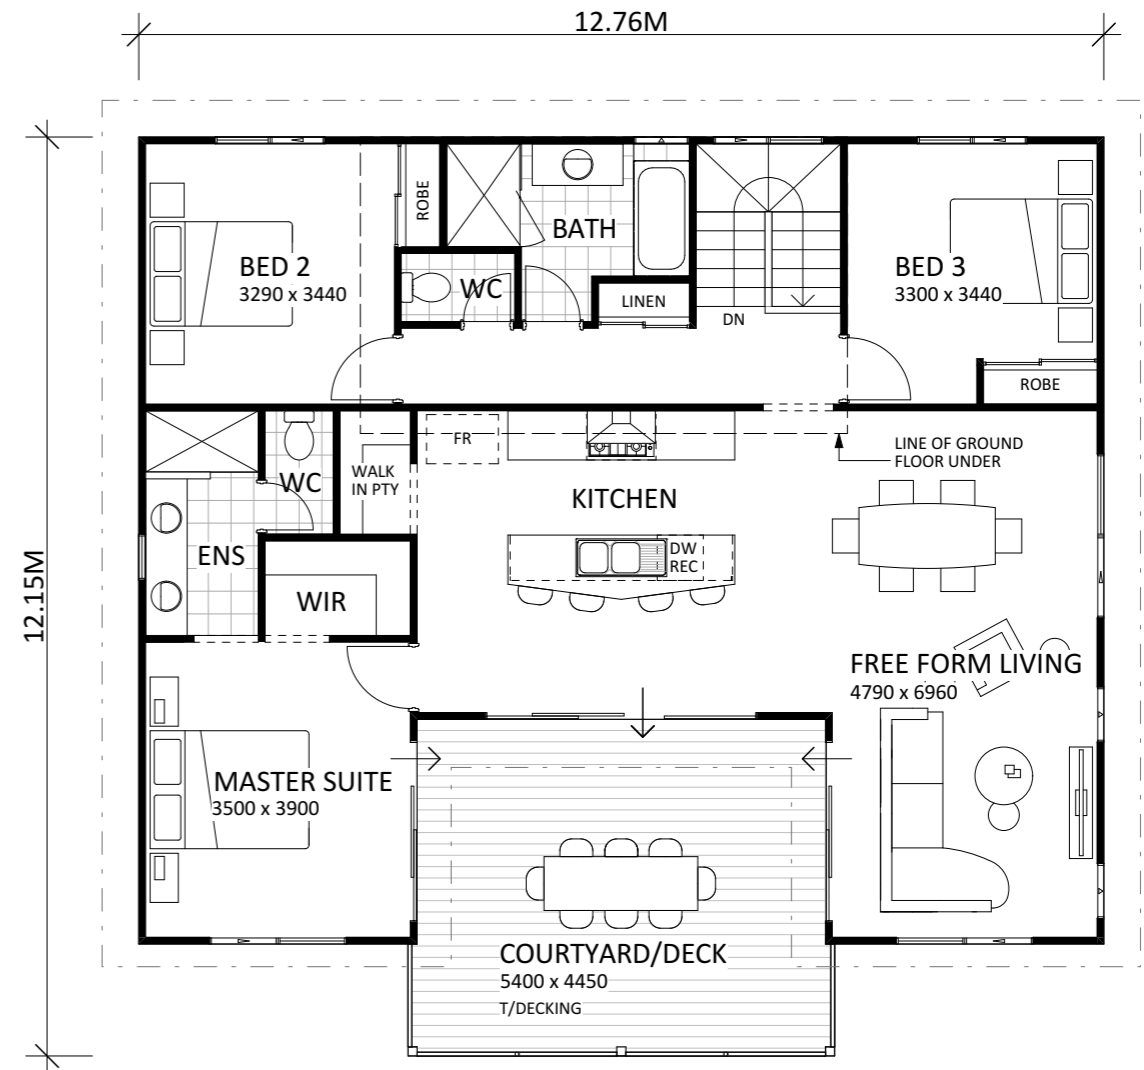

GROUND FLOOR PLAN

1:100

UPPER FLOOR PLAN

1:100

THE SORRENTO - CLASSIC
MODEL No. 3834