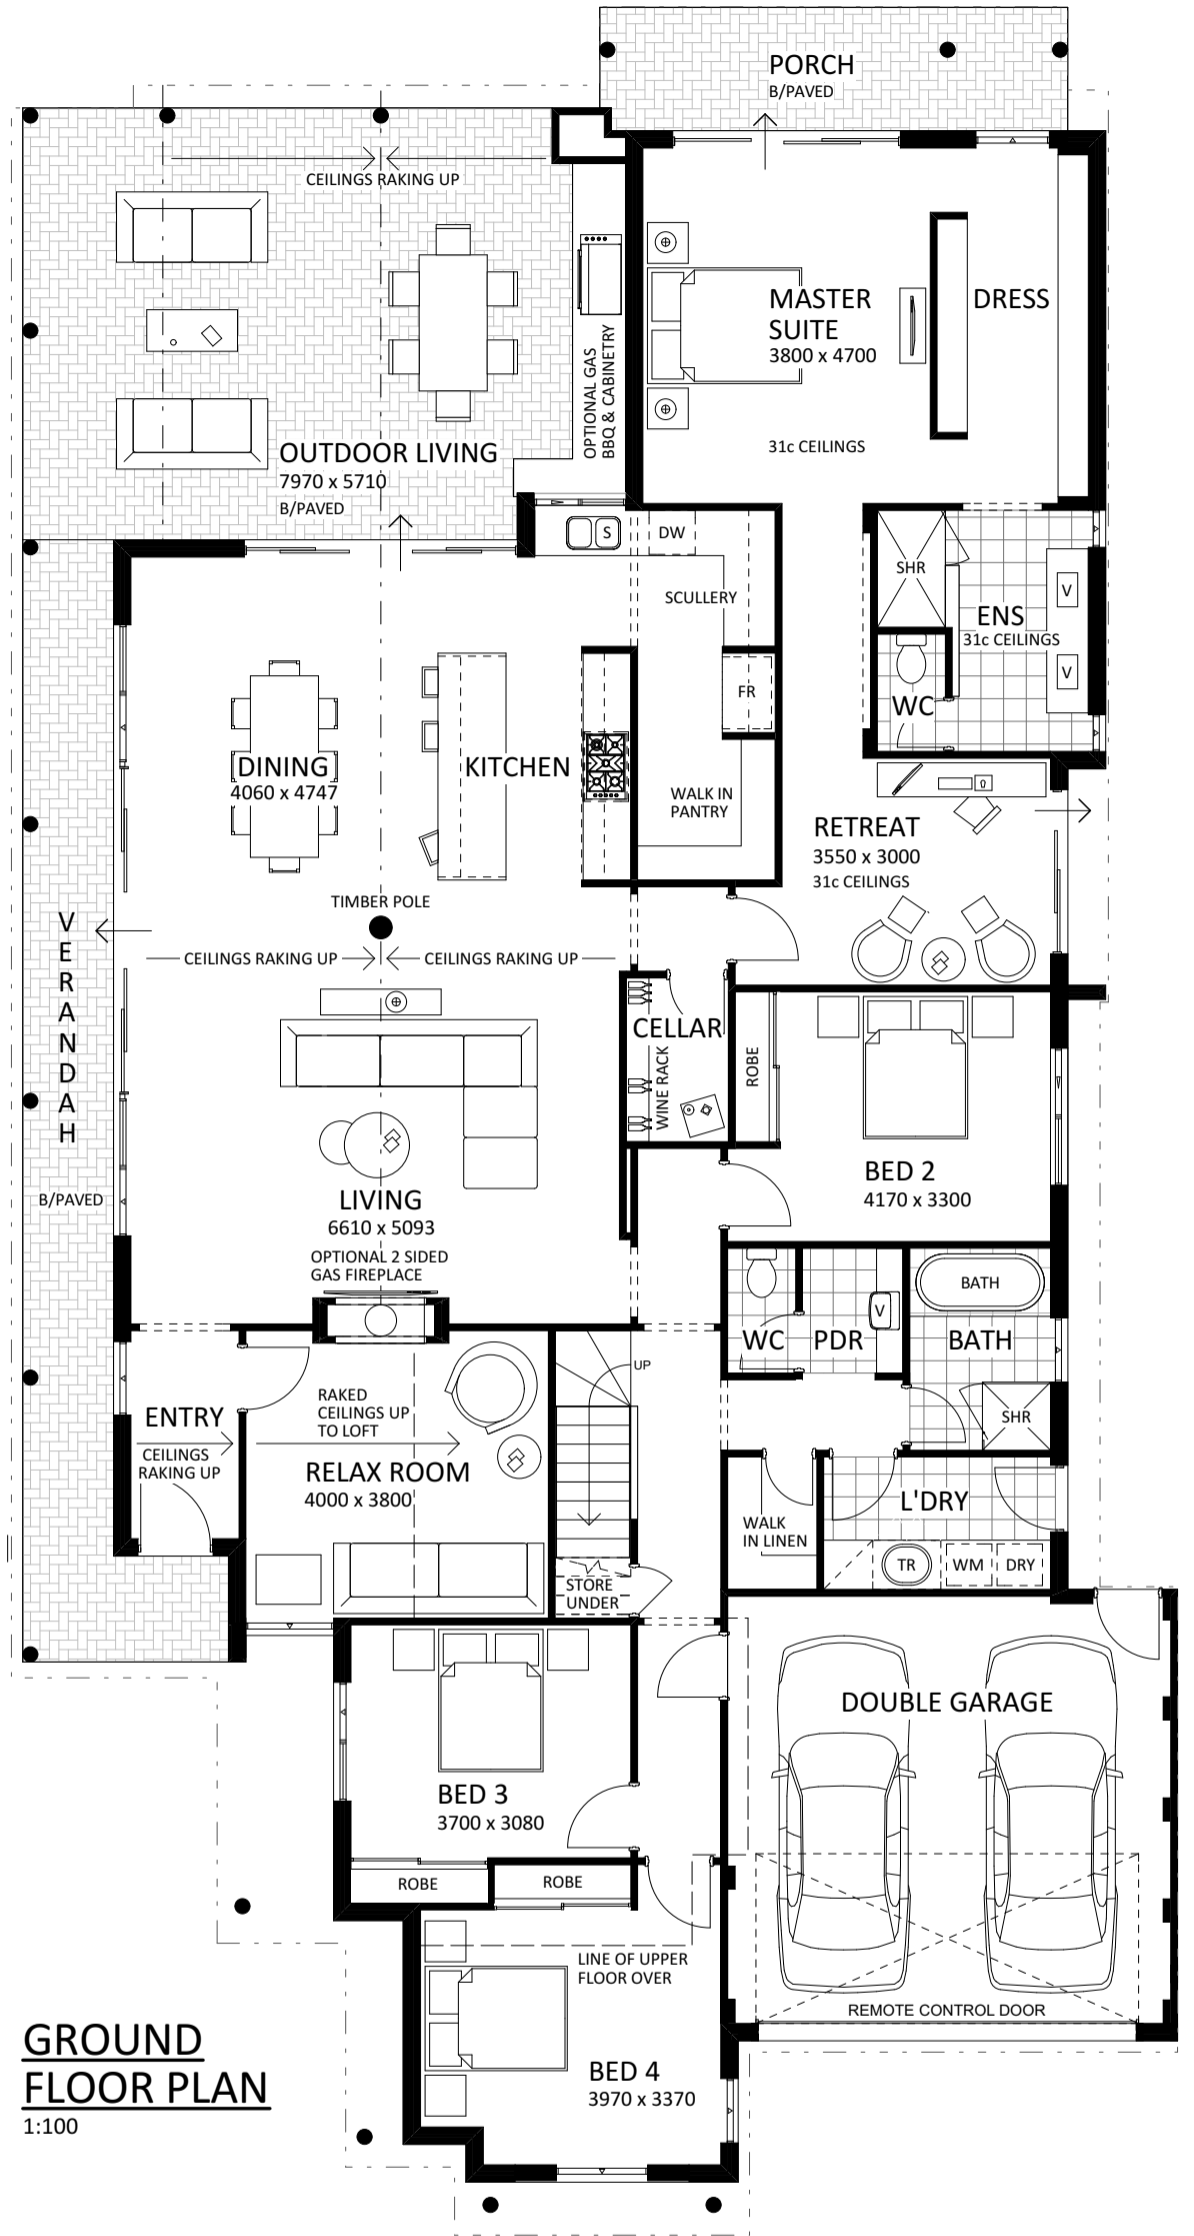

UPPER FLOOR PLAN
1:100

GROUND FLOOR PLAN
1:100

KALGUP RETREAT - DISPLAY MODEL No. 6350D