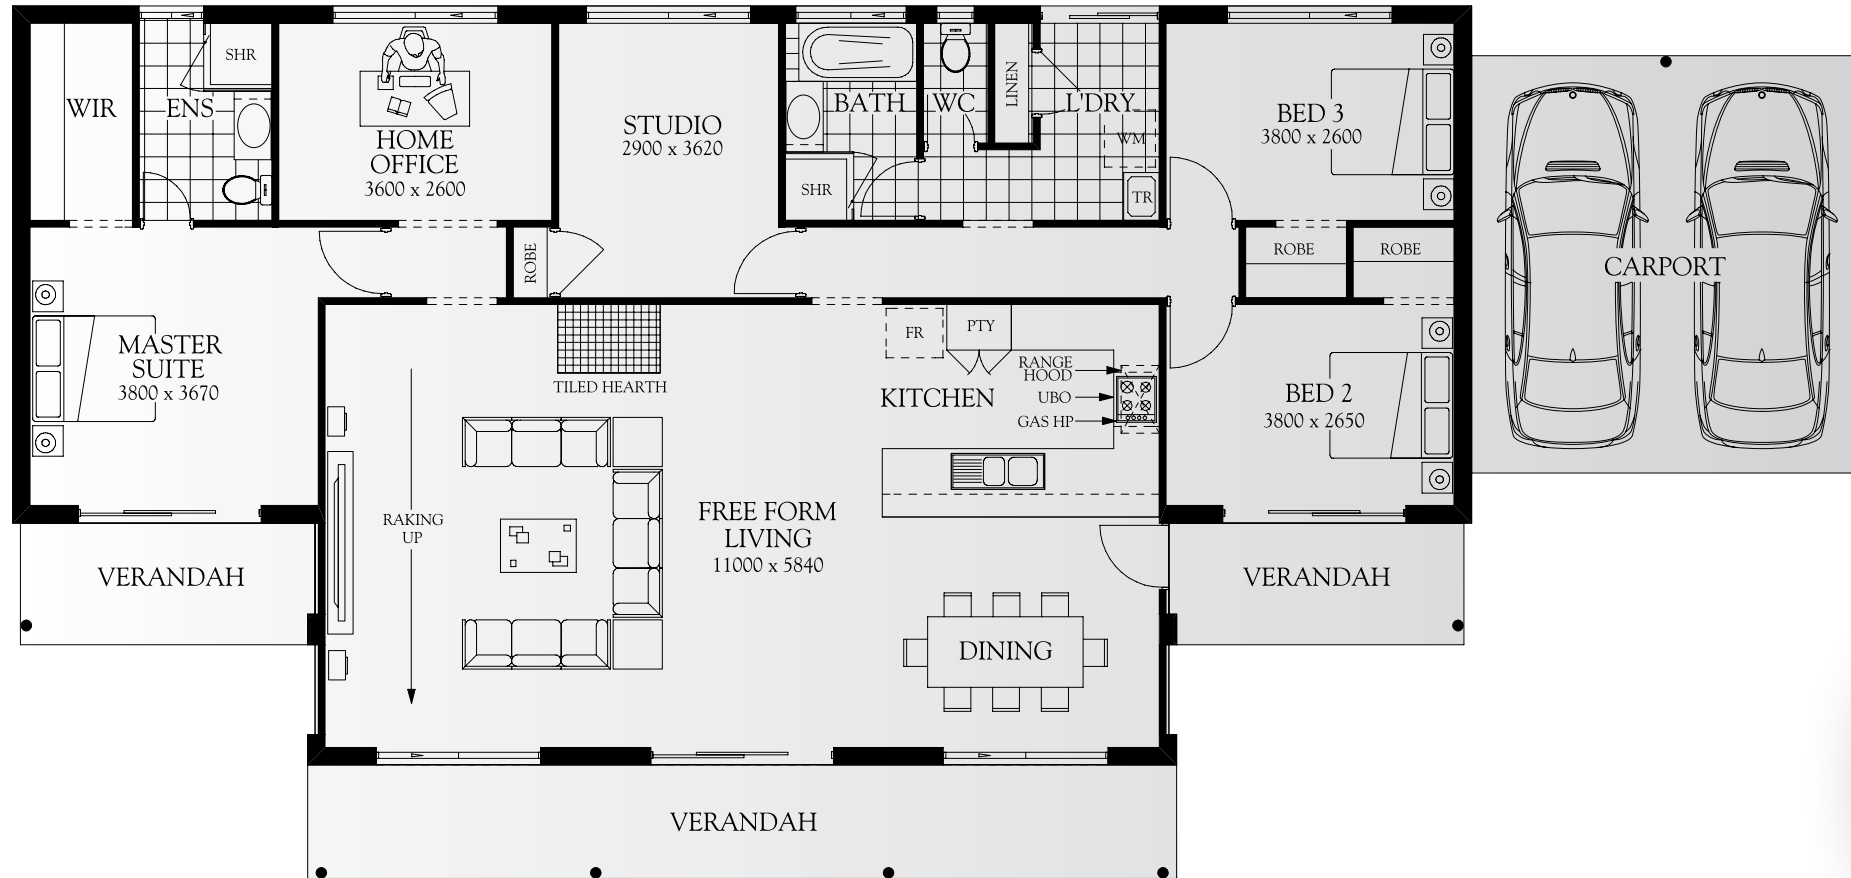

# The Rivergums Skillion Heritage

With the Rivergums Skillion Heritage, you'll have a home that has been skilfully reworked in size and specifications, enabling The Rural Building Company to bring you the same alternative appeal as the original, but at a substantially reduced price. We have used timber elements, a reverse pitched verandah and Colorbond claddings to give the home a country atmosphere. The home is orientated with the glass towards the north. The main verandah is designed to allow sun into the home and the verandah's sitting area during winter, but exclude it entirely during summer. Bedrooms have been placed on the southern side, where they will stay cooler in the heat and catch our south-west breezes. The main living space forms a rectangle that allows a very free formation of furniture. The volume of the raked ceiling enhances this space. The kitchen is ergonomically designed for practicality and functionality and has a great relationship with the overall feel of the room. The balance of accommodation is the choice of 2 large bedrooms, which easily take queen size beds, and a studio which can also convert to a bedroom. Because we understand what is required in a home in our rural environment, we have put together a unique specification that is very different to conventional building - be sure to ask us for our specifications brochure.

WE UNDERSTAND

Cross section illustration raked ceiling

Rivergums Skillion elevation

\$ \_\_\_\_\_  
 You have been talking to:

Model No. 3995 Reproduction of all designs in part or in full will result in prosecution. Dimensions may vary through material choice.