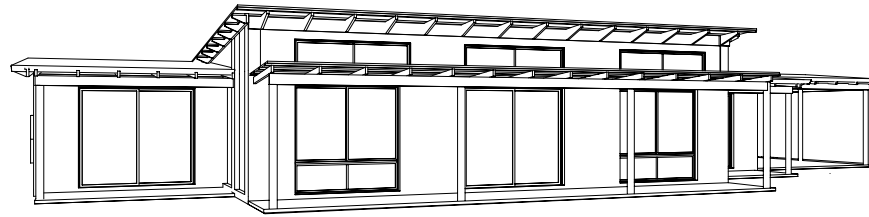

# The Rivergums Skillion Heritage

With the Rivergums Skillion Heritage, you'll have a home that has been skilfully reworked in size and specifications, enabling The Rural Building Company to bring you the same alternative appeal as the original, but at a substantially reduced price. We have used timber elements, a reverse pitched verandah and Colorbond claddings to give the home a country atmosphere. The home is orientated with the glass towards the north. The main verandah is designed to allow sun into the home and the verandah's sitting area during winter, but exclude it entirely during summer. Bedrooms have been placed on the southern side, where they will stay cooler in the heat and catch our south-west breezes. The main living space forms a rectangle that allows a very free formation of furniture. The volume of the raked ceiling enhances this space. The kitchen is ergonomically designed for practicality and functionality and has a great relationship with the overall feel of the room. The balance of accommodation is the choice of 2 large bedrooms, which easily take queen size beds, and a studio which can also convert to a bedroom. Because we understand what is required in a home in our rural environment, we have put together a unique specification that is very different to conventional building - be sure to ask us for our specifications brochure.

WE UNDERSTAND

Cross section illustration raked ceiling

Rivergums Skillion elevation

\$ \_\_\_\_\_  
 You have been talking to:

Model No. 3995 Reproduction of all designs in part or in full will result in prosecution. Dimensions may vary through material choice.