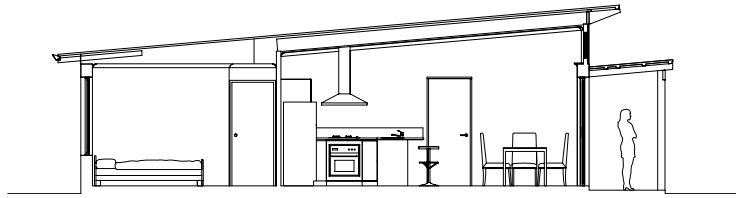

# The Rivergums Skillion Heritage

With the Rivergums Skillion Heritage, you'll have a home that has been skilfully reworked in size and specifications, enabling The Rural Building Company to bring you the same alternative appeal as the original, but at a substantially reduced price. We have used timber elements, a reverse pitched verandah and Colorbond claddings to give the home a country atmosphere. The home is orientated with the glass towards the north. The main verandah is designed to allow sun into the home and the verandah's sitting area during winter, but exclude it entirely during summer. Bedrooms have been placed on the southern side, where they will stay cooler in the heat and catch our south-west breezes. The main living space forms a rectangle that allows a very free formation of furniture. The volume of the raked ceiling enhances this space. The kitchen is ergonomically designed for practicality and functionality and has a great relationship with the overall feel of the room. The balance of accommodation is the choice of 2 large bedrooms, which easily take queen size beds, and a studio which can also convert to a bedroom. Because we understand what is required in a home in our rural environment, we have put together a unique specification that is very different to conventional building - be sure to ask us for our specifications brochure.

WE UNDERSTAND

Cross section illustration raked ceiling

Rivergums Skillion elevation

\$ \_\_\_\_\_  
 You have been talking to:

Model No. 3995 Reproduction of all designs in part or in full will result in prosecution. Dimensions may vary through material choice.